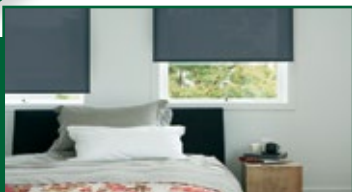

Dulux

Roller Blinds

WESTRAL'S EXCLUSIVE WARRANTY

With the same WA ownership since it commenced operations in 1973, Westral looks after your investment with a full warranty against faulty products, irrespective of age, conditions apply.